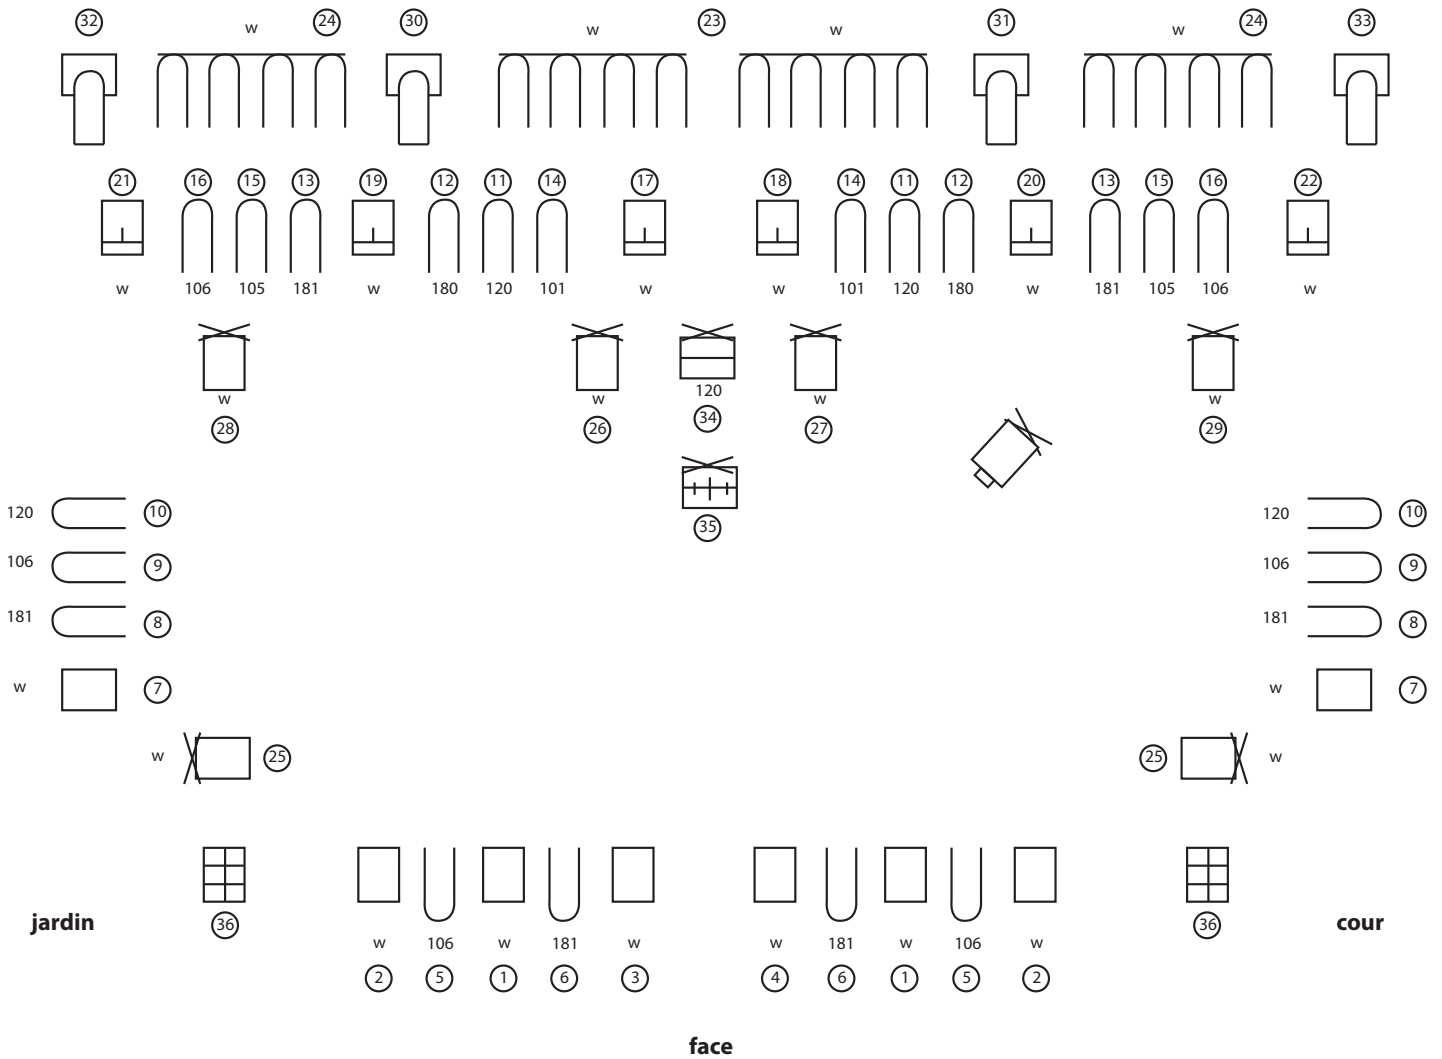

Feuille de patches Marilouiz

Sonorisateur : William 0660512873

	instruments	micros	musiciens	inserts
1	Kick 22"	Béta 52	Yvan	Comp/gate
2	Snare top	e 604	Yvan	Comp/reverb
3	Snare bot	Sm57	Yvan	
4	Hit hat	Sm81	Yvan	
5	Tom alto 12"	e 604	Yvan	gate
6	Tom medium 13"	e 604	Yvan	gate
7	Tom bass 16"	Md 421	Yvan	gate
8	Overhead Left	C414 AKG	Yvan	
9	Overhead Right	C414 AKG	Yvan	
10	Ampeg SVT bass	XLR	Mélanie	comp
11	Marshall JCM800 Guitar	e 906	Fabien	reverb
12	Vox AC30 Guitar	e 906	Stéphane	reverb
13	Lead Vocal	Béta58	Stéphane	reverb
14	Back vocal (jardin)	Sm58	Fabien	reverb
15	Back vocal (cour)	Sm58	Mélanie	comp/reverb

PLAN DE FEU MARILOUIZ

contre

Contact : Arnold 06.60.21.27.34
mail : warnoldchartier@gmail.com

	ACL		PAR 64		SOL		MAC 250 SPOT
	PC 1 Kw		QUARTZ		DECOUPE		CIRCUIT
	MOLFE		SMOK		STROB		GELATE